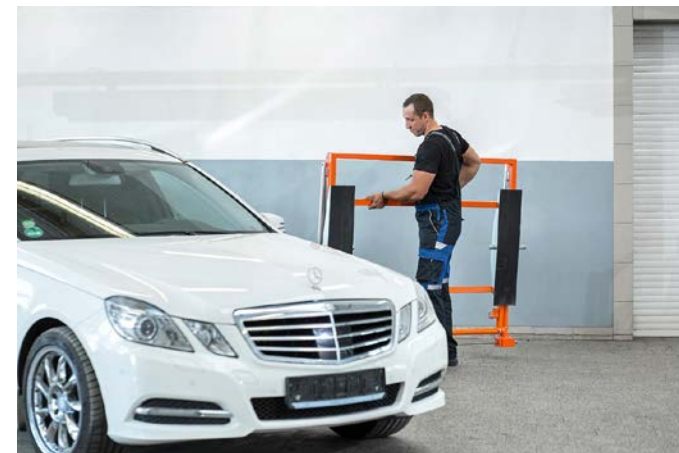

| AUTOlift3000

STORAGE AND MOBILITY
Does not interfere and it is easy to move

NO MOTOR, NO HYDRAULICS
Powered only by drill

ACCESSIBILITY
Vehicle is accessible from all sides

WATERPROOF
Also suitable for car wash

TILTING
Easy to tilt the vehicle on front and back side

EASY TO HANDLE
Weight is only 43 kg

The absolute mobility and compactness is a big advantage of the AUTOLift 3000. Sizes of the equipment are very sympathetic.

It is possible to store the AUTOLift 3000 so it doesn't take space in the workshop. Possibilities of transportation of the device to its place wherever it is needed.

Loading capacity	3000 kg
Dimension	1635 x 1300 x 115 mm
Weight	43 kg
Lift	60 cm
Lifting speed	25 sec.